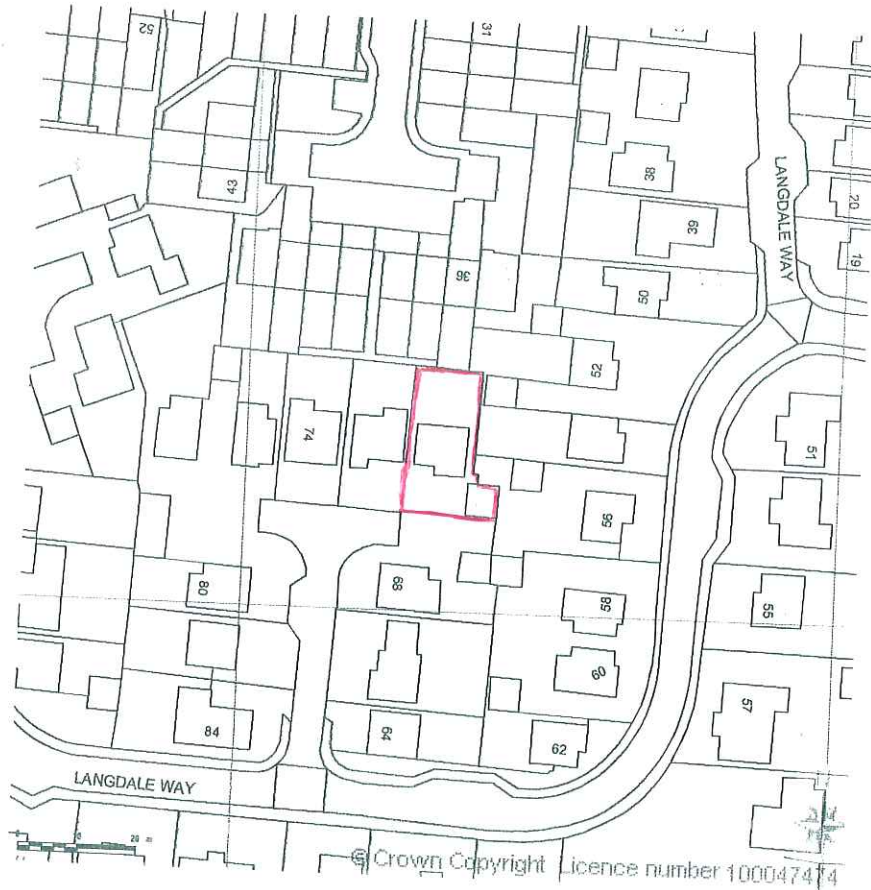

SITE LOCATION PLAN
AREA 2 HA
SCALE 1:1250 on A4
CENTRE COORDINATES: 436133, 561527

Supplied by Streetwise Maps Ltd
www.streetwise.net
Licence No: 100047474
03/09/2015 09:20